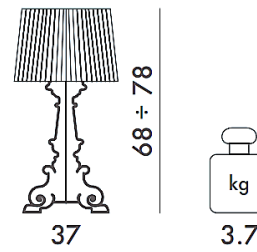

Brand: **KARTELL**
Item type: Table Lamp
Item code: 9070/Q8
Designer: Ferruccio Laviani
Color: Black
Dimension: 9.5 x 9.5 x 31 cm

Click the link for more options and finishes:

https://www.kartell.com/ROW/lighting/bourgie/09070?variantName=x_colorVariant&variantValue=B4